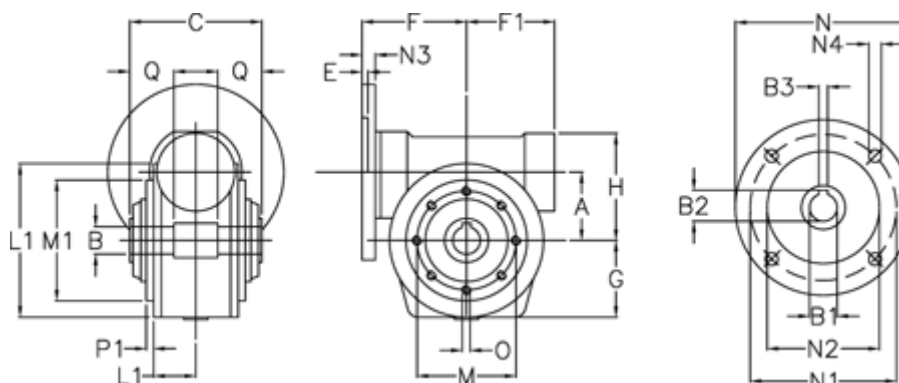

Data Sheet

Article number: 3902044070723
Description: Worm gear
VF 44-P-70-63B14

Measures

A	= 44.6	F1	= 54	N1	= 75
B	= 18 H7	G	= 51	N2	= 60
B1 E7	= 11	H	= 71	N3	= 8
B2	= 12.8	L	= 80	N4	= 5.5
B3 H9	= 4	L1	= 35	O	= M6x8
C	= 64	M	= 65	P1	= 2
E	= 2	M1	= 50	Q	= 24.5
F	= 65	N	= 90		